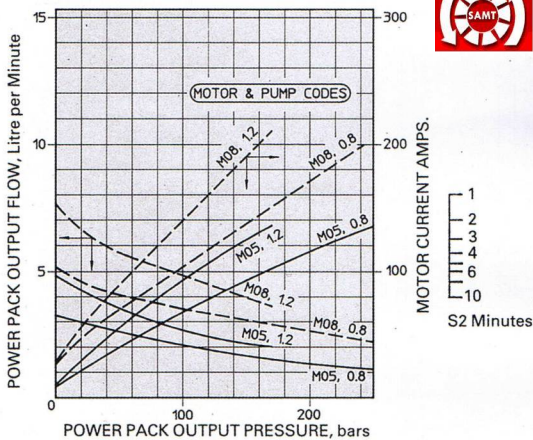

# Motor v Pump Selection - DC PACKS

12v Motors SM05 and SM08 with 0,8 and 1,2 cc/rev pumps

24v Motors SM06 and SM09 with 0,8 and 1,2 cc/rev pumps

12v Motors SM11 and SM12 with 1,2, 1,6, 2,0, 2,5 and 3,1 cc/rev pumps

24v Motors SM15 and SM16 with 1,2, 1,6, 2,0, 2,5 and 3,1 cc/rev pumps

12v Motor SM30 with 2,0, 2,5, 3,1 and 4,0 cc/rev pumps

24v Motor SM32 with 2,0, 2,5, 3,1 and 4,0 cc/rev pumps