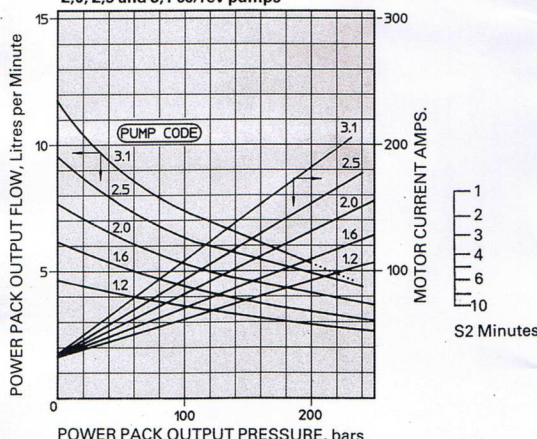

# Motor v Pump Selection - DC PACKS

12v Motors SM05 and SM08 with 0,8 and 1,2 cc/rev pumps

24v Motors SM06 and SM09 with 0,8 and 1,2 cc/rev pumps

12v Motors SM11 and SM12 with 1,2, 1,6, 2,0, 2,5 and 3,1 cc/rev pumps

24v Motors SM15 and SM16 with 1,2, 1,6, 2,0, 2,5 and 3,1 cc/rev pumps

12v Motor SM30 with 2,0, 2,5, 3,1 and 4,0 cc/rev pumps

24v Motor SM32 with 2,0, 2,5, 3,1 and 4,0 cc/rev pumps