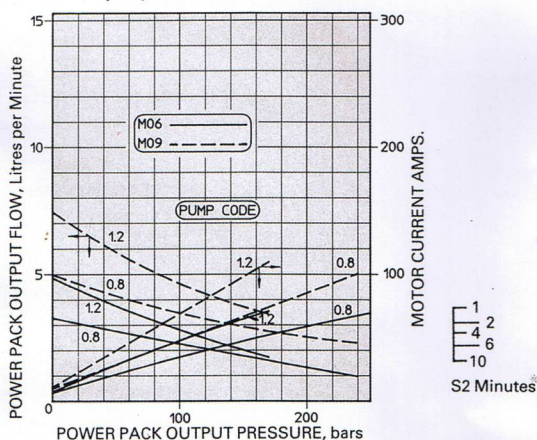

# Motor v Pump Selection - DC PACKS

12v Motors SM05 and SM08 with 0,8 and 1,2 cc/rev pumps

24v Motors SM06 and SM09 with 0,8 and 1,2 cc/rev pumps

12v Motors SM11 and SM12 with 1,2, 1,6, 2,0, 2,5 and 3,1 cc/rev pumps

24v Motors SM15 and SM16 with 1,2, 1,6, 2,0, 2,5 and 3,1 cc/rev pumps

12v Motor SM30 with 2,0, 2,5, 3,1 and 4,0 cc/rev pumps

24v Motor SM32 with 2,0, 2,5, 3,1 and 4,0 cc/rev pumps