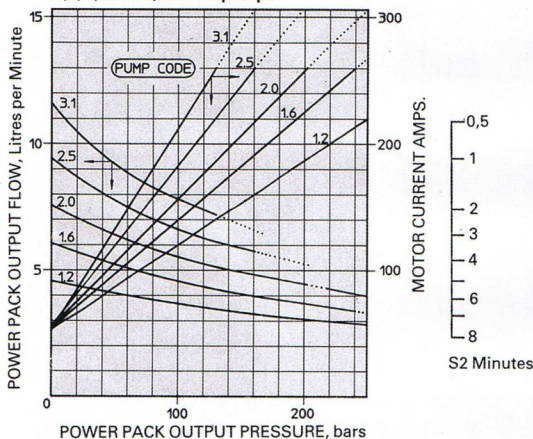

# Motor v Pump Selection - DC PACKS

12v Motors SM05 and SM08 with 0,8 and 1,2 cc/rev pumps

24v Motors SM06 and SM09 with 0,8 and 1,2 cc/rev pumps

12v Motors SM11 and SM12 with 1,2, 1,6, 2,0, 2,5 and 3,1 cc/rev pumps

24v Motors SM15 and SM16 with 1,2, 1,6, 2,0, 2,5 and 3,1 cc/rev pumps

12v Motor SM30 with 2,0, 2,5, 3,1 and 4,0 cc/rev pumps

24v Motor SM32 with 2,0, 2,5, 3,1 and 4,0 cc/rev pumps