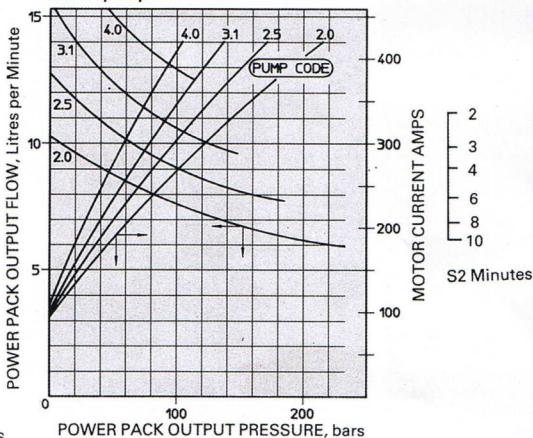

# Motor v Pump Selection - DC PACKS

12v Motors SM05 and SM08 with 0,8 and 1,2 cc/rev pumps

24v Motors SM06 and SM09 with 0,8 and 1,2 cc/rev pumps

12v Motors SM11 and SM12 with 1,2, 1,6, 2,0, 2,5 and 3,1 cc/rev pumps

24v Motors SM15 and SM16 with 1,2, 1,6, 2,0, 2,5 and 3,1 cc/rev pumps

12v Motor SM30 with 2,0, 2,5, 3,1 and 4,0 cc/rev pumps

24v Motor SM32 with 2,0, 2,5, 3,1 and 4,0 cc/rev pumps